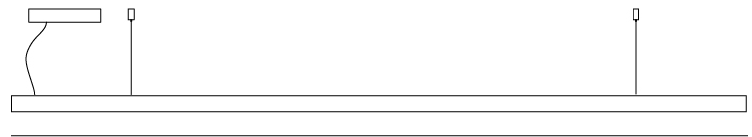

PROJECT
TYPE
SPECIFIER
QUANTITY
DATE

LED28 SUSPENSION

D71009-

base number
Color   Finish
Temperature   Options

1. To build a product code in our configurator select the specify button on the base model # product page
2. To build a manual product code on this datasheet choose from the options listed below in blue font and add the suffix to the base model #

GENERAL

Series: Woodlin
Subseries: LED28
Brand: Tunto
Division: Design
Mounting Type: Suspension
Mounting Location: Ceiling
Subcategory: Profile

PHYSICAL

Shape: Rectangle
Length (mm): 1200
Length (in): 47 1/4
Width (mm): 28
Width (in): 1 1/8
Height (mm): 28
Height (in): 1 1/8
Max. Overall Height (mm): 2028
Max. Overall Height (in): 79 13/16
Light Distribution: Direct
Diffuser: Opal
Fixture Finish: [WAL](#) / [ASH](#) / [OAK](#) / [BLK](#) / [WHI](#)
Fixture Material: Wood
Cable Details: 2000mm / 78 3/4"

ELECTRICAL

Lamp Type: LED
Input Wattage (W): 25
Total Output Wattage (W): 20.9
Dimming: Tri-Mode (Non-Dimming and Phase Dimming (120Vac only) and 0-10V Dimming)
Driver Included: Yes
Driver Location: Integrated
Driver Type: Constant Current - Universal
Driver Class: Class 2
Input Voltage (V): 120 - 277
Constant Current (MA): 700

LED

Color Temperature (°K): [2700](#) / [3000](#) / [4000](#)
Max. Delivered Lumen (lm): 1300 Standard 3000K
CRI: >93 CRI
Lamp Life (hrs): 50000

OPTICAL

RATINGS AND CERTIFICATIONS

Certified By: Certified for North American Standards
IP rating: IP20

1200mm 47 1/4"

28mm 1 1/8"

Direct