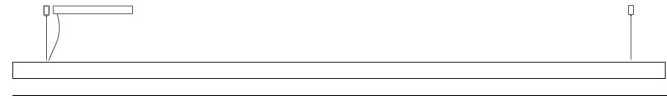

PROJECT
TYPE
SPECIFIER
QUANTITY
DATE

LED60 SUSPENSION

D71016-

base number
Color   Finish
Temperature   Options

1. To build a product code in our configurator select the specify button on the base model # product page
2. To build a manual product code on this datasheet choose from the options listed below in blue font and add the suffix to the base model #

GENERAL

Series: Woodlin
Subseries: LED60
Brand: Tunto
Division: Design
Mounting Type: Suspension
Mounting Location: Ceiling
Subcategory: Profile

PHYSICAL

Shape: Rectangle
Length (mm): 1000
Length (in): 39 ³/₈
Width (mm): 60
Width (in): 2 ³/₈
Height (mm): 60
Height (in): 2 ³/₈
Max. Overall Height (mm): 2060
Max. Overall Height (in): 81 ¹/₈
Light Distribution: Direct
Diffuser: Opal
Fixture Finish: [WAL](#) / [ASH](#) / [OAK](#) / [BLK](#) / [WHI](#)
Fixture Material: Wood
Cable Details: 2000mm / 78 3/4"

ELECTRICAL

Lamp Type: LED
Input Wattage (W): 43
Total Output Wattage (W): 38
Dimming: Tri-Mode (Non-Dimming and Phase Dimming (120Vac only) and 0-10V Dimming)
Driver Included: Yes
Driver Location: Integrated
Driver Type: Constant Current - Universal
Driver Class: Class 2
Input Voltage (V): 120 - 277
Constant Current (MA): 700

LED

Color Temperature (°K): [2700](#) / [3000](#) / [4000](#)
Max. Delivered Lumen (lm): 3240
CRI: >93 CRI
Lamp Life (hrs): 50000

OPTICAL

RATINGS AND CERTIFICATIONS

Certified By: Certified for North American Standards
IP rating: IP20

1000mm 39 ³/₈"

60mm 2 ³/₈"

Direct