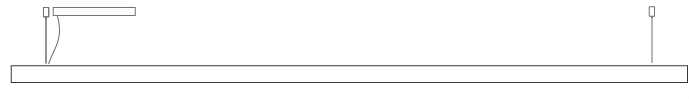

LED60 SUSPENSION

D71018-

base number
Color   Finish
Temperature   Options

1. To build a product code in our configurator select the specify button on the base model # product page
2. To build a manual product code on this datasheet choose from the options listed below in blue font and add the suffix to the base model #

GENERAL

Series: Woodlin
Subseries: LED60
Brand: Tunto
Division: Design
Mounting Type: Suspension
Mounting Location: Ceiling
Subcategory: Profile

PHYSICAL

Shape: Rectangle
Length (mm): 1600
Length (in): 63
Width (mm): 60
Width (in): 2 3/8
Height (mm): 60
Height (in): 2 3/8
Max. Overall Height (mm): 2060
Max. Overall Height (in): 81 1/8
Light Distribution: Direct
Diffuser: Opal
Fixture Finish: [WAL](#) / [ASH](#) / [OAK](#) / [BLK](#) / [WHI](#)
Fixture Material: Wood
Cable Details: 2000mm / 78 3/4"

ELECTRICAL

Lamp Type: LED
Input Wattage (W): 70
Total Output Wattage (W): 63
Dimming: Tri-Mode (Non-Dimming and Phase Dimming (120Vac only) and 0-10V Dimming)
Driver Included: Yes
Driver Location: Integrated
Driver Type: Constant Current - Universal
Driver Class: Class 2
Input Voltage (V): 120 - 277
Constant Current (MA): 700

LED

Color Temperature (°K): [2700](#) / [3000](#) / [4000](#)
Max. Delivered Lumen (lm): 5450
CRI: >93 CRI
Lamp Life (hrs): 50000

OPTICAL

RATINGS AND CERTIFICATIONS

Certified By: Certified for North American Standards
IP rating: IP20

1600mm 63"

60mm 2 3/8"

Direct